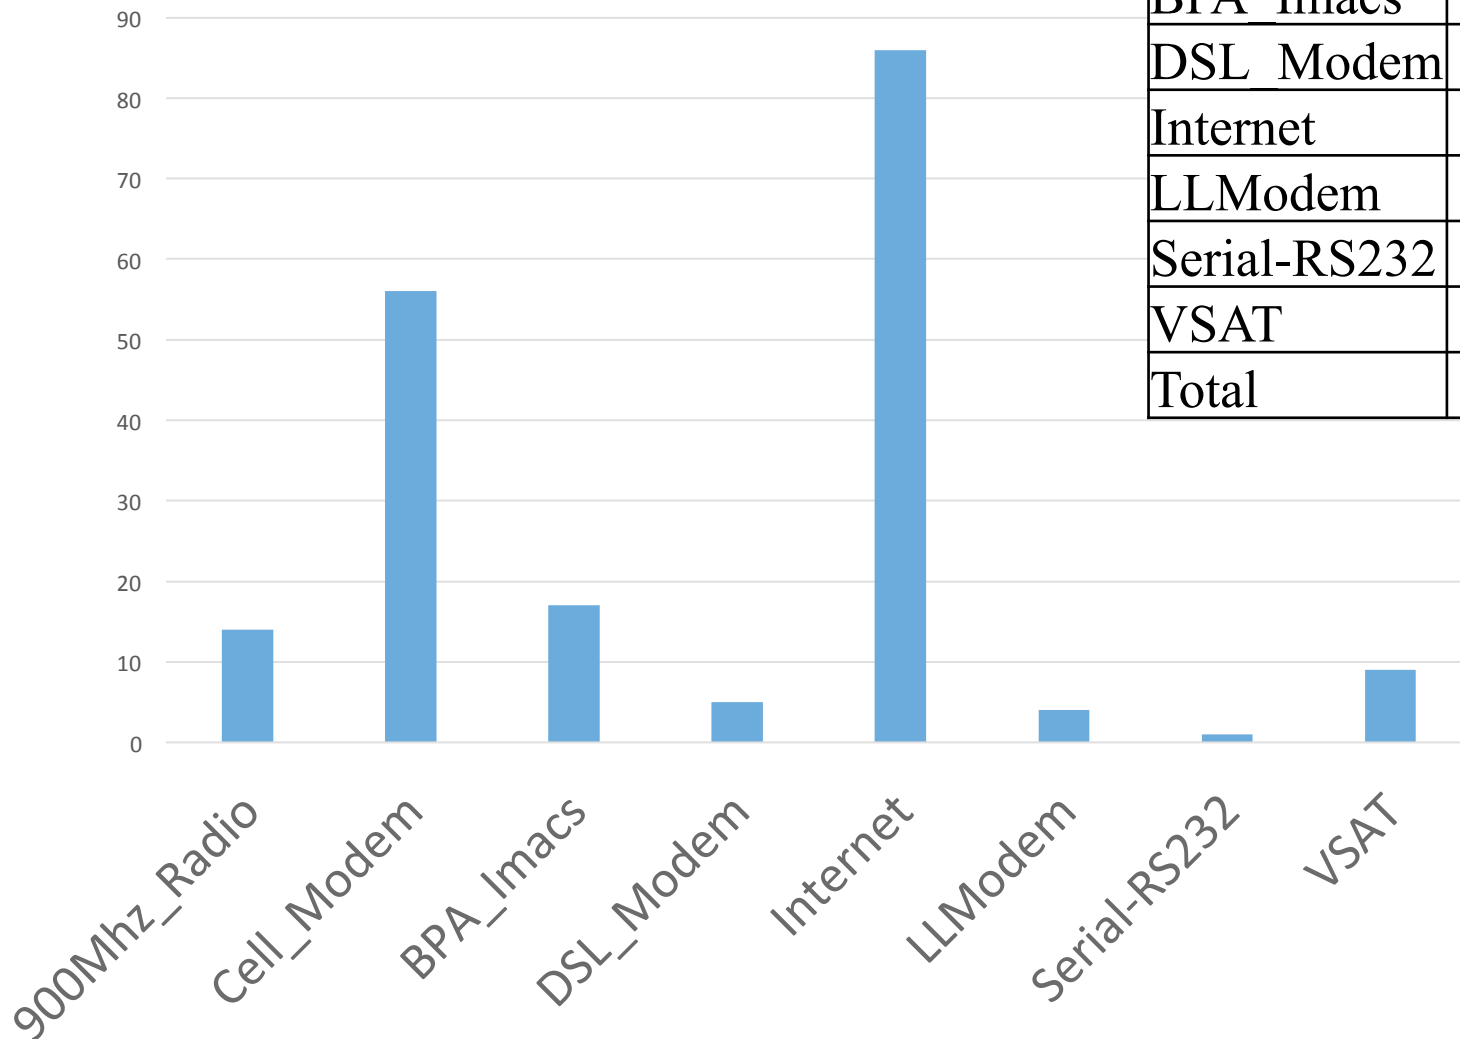

# Telemetry and Communications

- Robustness: multiple redundant streams from data logger to data centers (including cloud)
  - No redundant streams currently, no cloud. We save data on site, then we retrieve it...
- Security: VPN, password changes, update firmware
  - VPN-Password protection is instrument dependent.
  - Extended ESS to cell sites....
  - Firewall settings for 172 net access. (Marc, are these last points saying the same thing?)
  - IP filtering on cell modems, access only from UW/UO.
- Reliability: telemetry path diversity
  - For EEW we have mix of Cell, 900Mhz, VSAT, modems, and LAN. (next slide: charts from EEW telemetry update)

## PNSN EEW Comms Diversity

900Mhz_Radio	14
Cell Modem	56
BPA Imacs	17
DSL Modem	5
Internet	86
LLModem	4
Serial-RS232	1
VSAT	9
Total	N=192