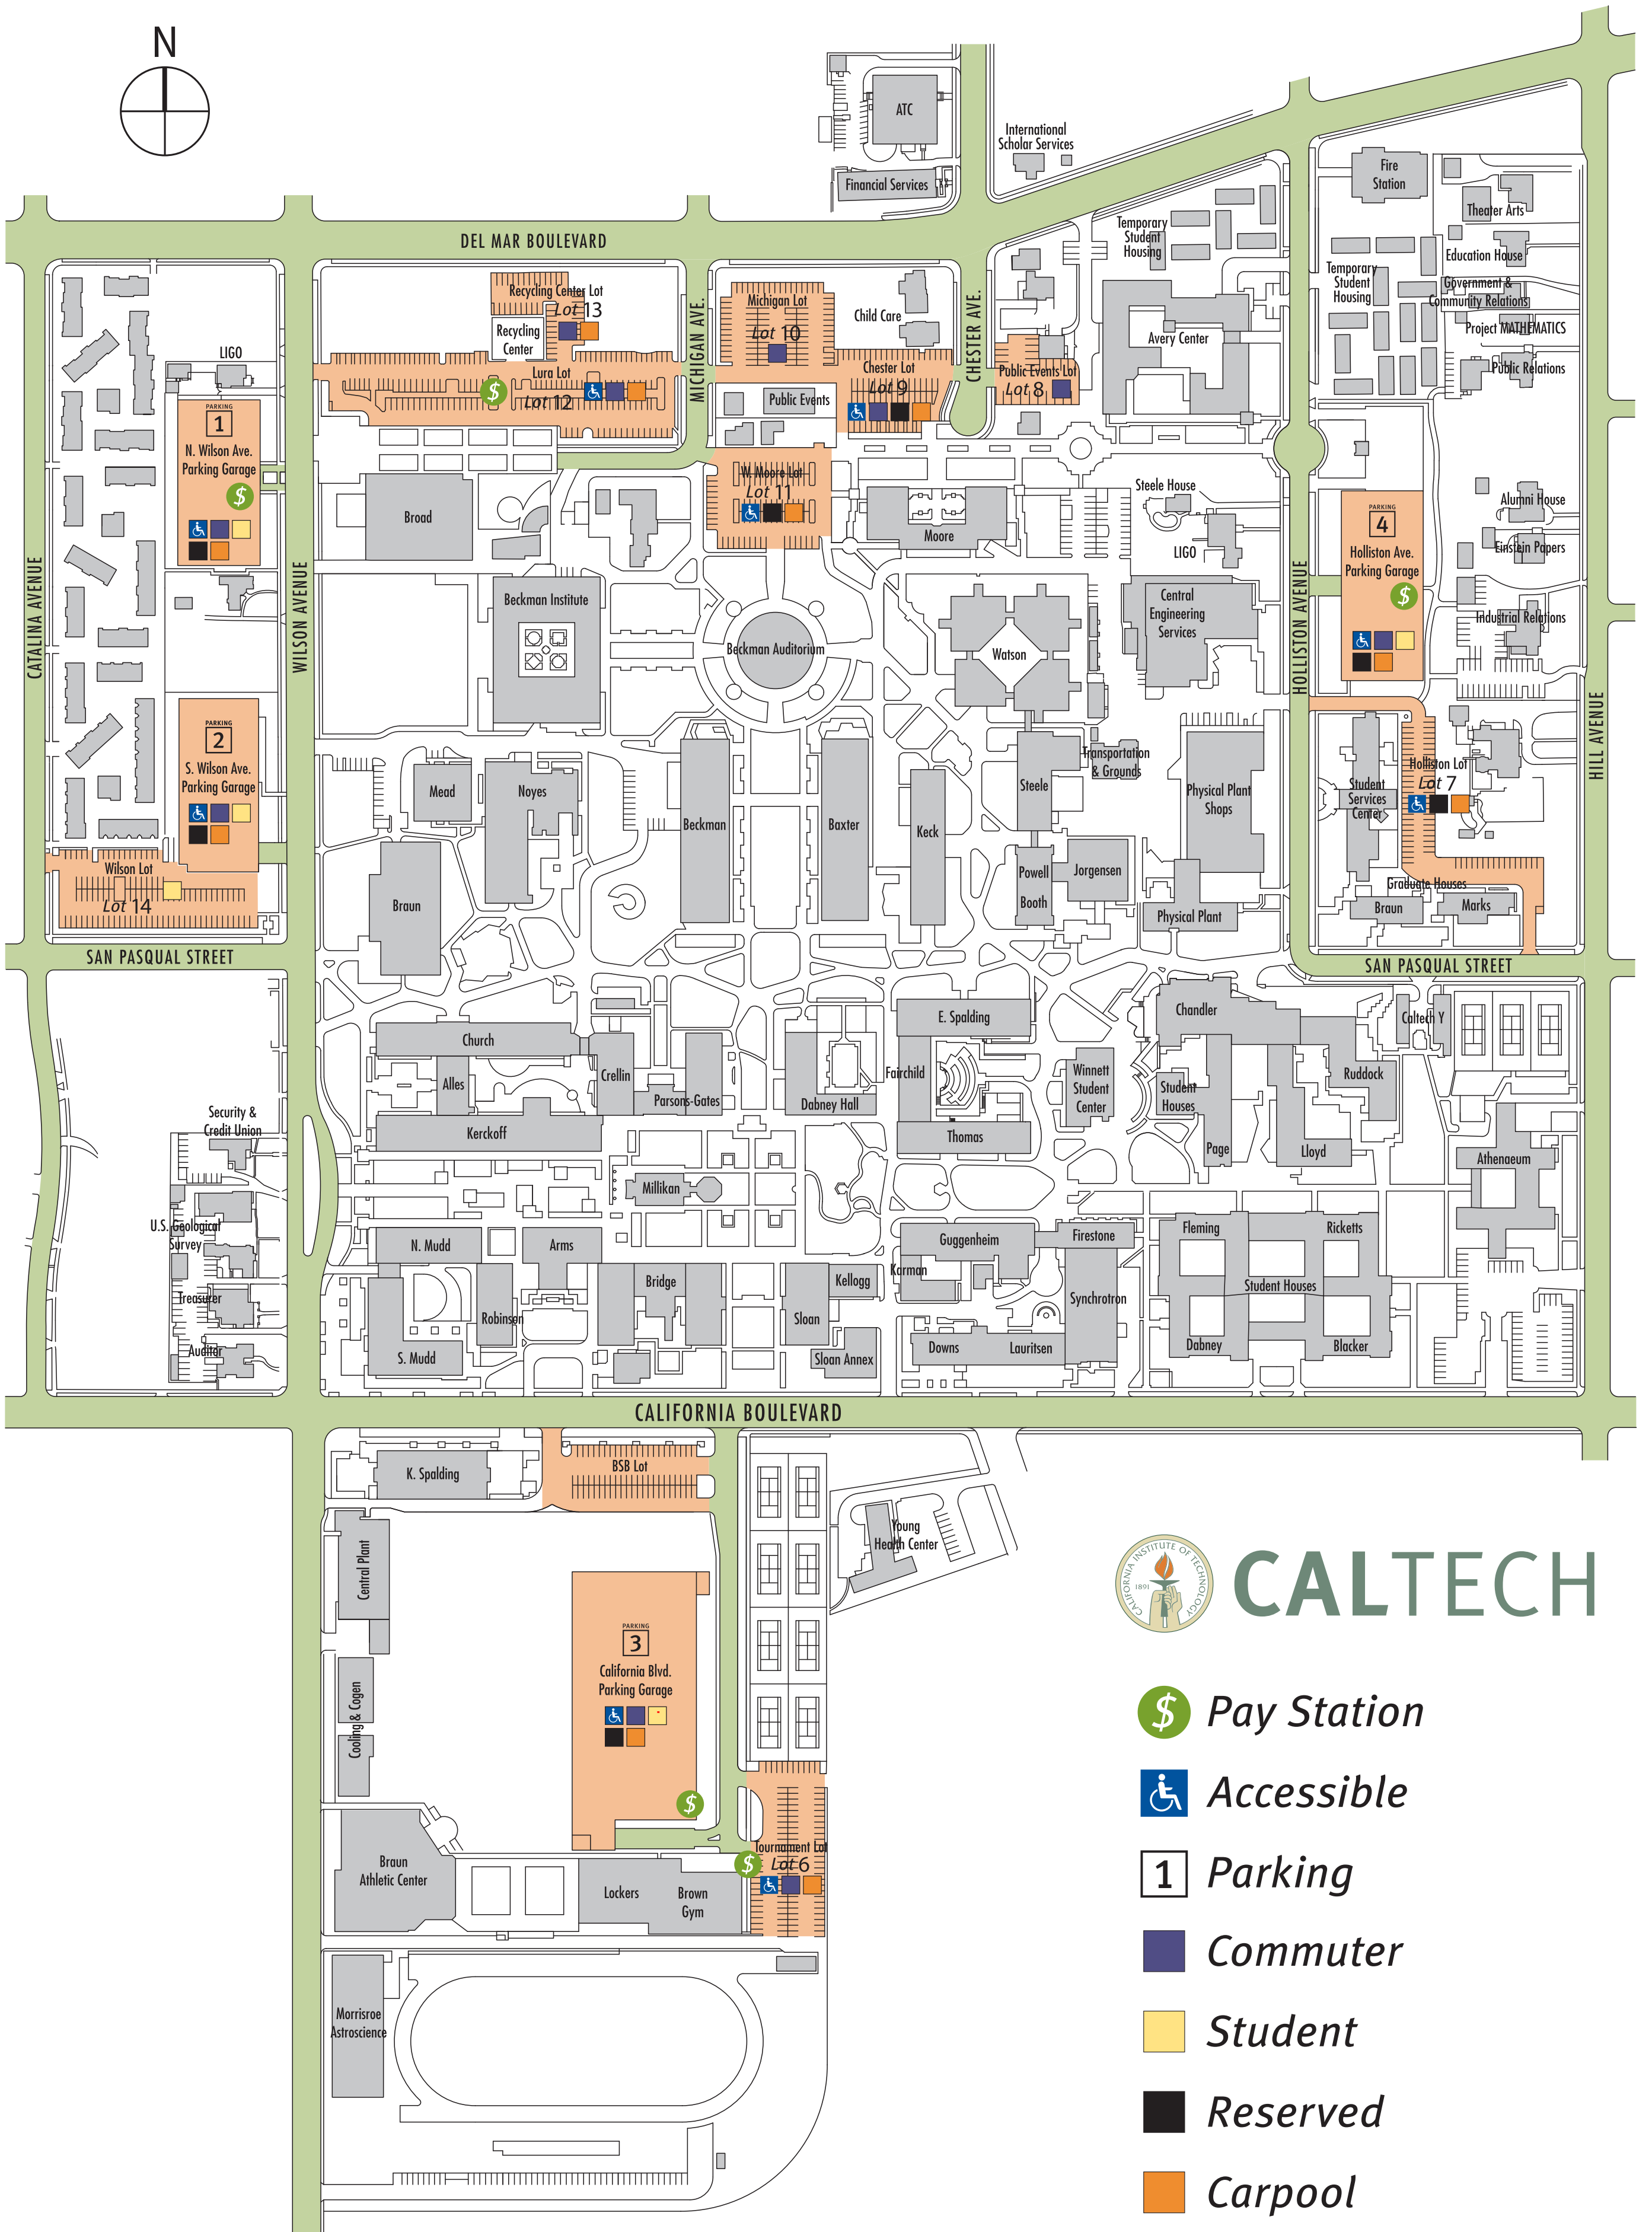

Campus Map

CALTECH

-  Pay Station
-  Accessible
-  Parking
-  Commuter
-  Student
-  Reserved
-  Carpool